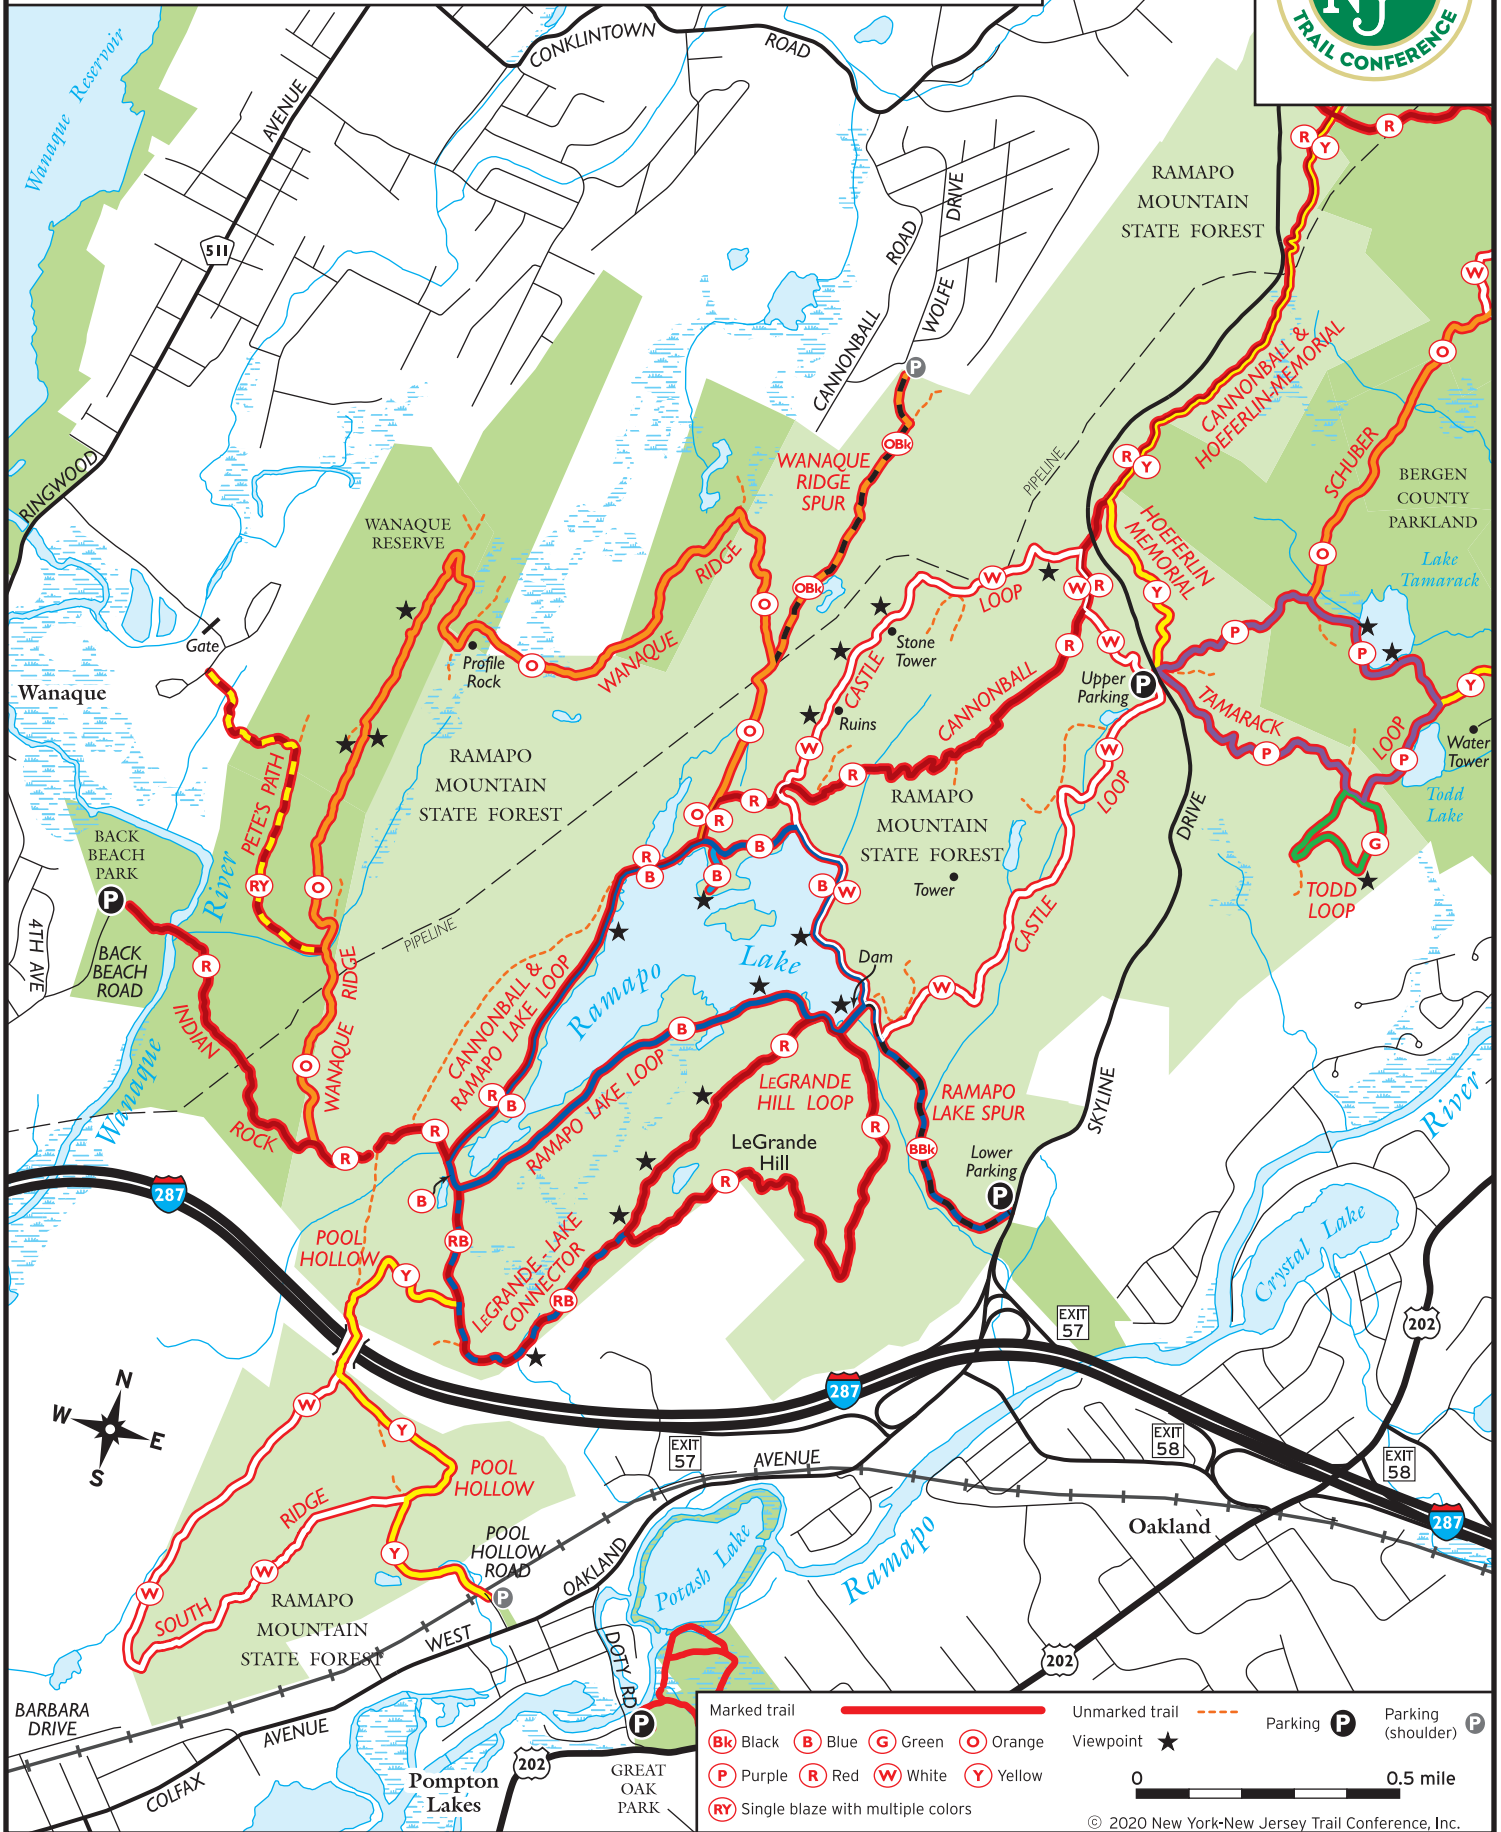

Proposed Trail Reconfiguration

Ramapo Mountain State Forest

Marked trail		Unmarked trail		Parking		Parking (shoulder)	
Bk Black		B Blue		G Green		O Orange	
P Purple		R Red		W White		Y Yellow	
RY Single blaze with multiple colors		Viewpoint					

0 0.5 mile

© 2020 New York-New Jersey Trail Conference, Inc.